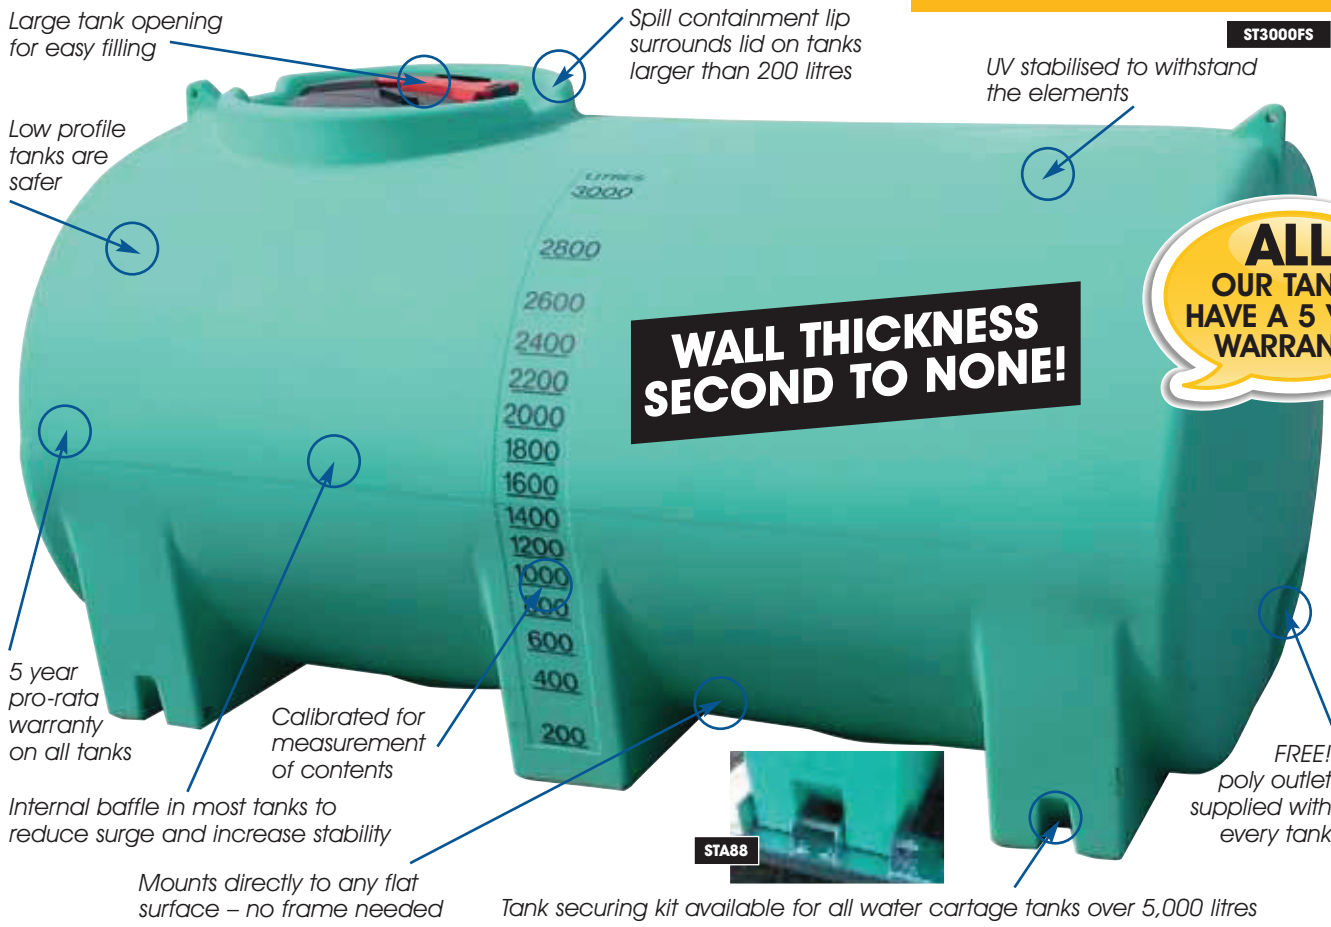

## AUSTRALIA'S MOST EXTENSIVE RANGE OF WATER CARTAGE TANKS – STRONG BY DESIGN!

- ▶ ALL OUR CARTAGE TANKS ARE HEAVY DUTY – WITHOUT A WEIGHT PENALTY
- ▶ GALVANIZED SKIDS INCLUDING PUMP AND HOSE REEL PLATE NOW AVAILABLE FOR WATER CARTAGE RANGE (SEE PG6)
- ▶ WE MAKE AN EVEN HEAVIER DUTY TANK FOR LIQUID FERTILISERS AND MOLASSES – ADD 30% TO PRICES
- ▶ SEE PAGE 44 FOR DETAILS

**STANDARD TANK OUTLETS – FITTED \$30.00 EXTRA**  
 1 1/2" up to 1,500 litre tanks  
 2" FROM 2,000 litres to 6,000 litres  
 3" FROM 7,000 litres to 13,000 litres  
 (Other sizes available on request)